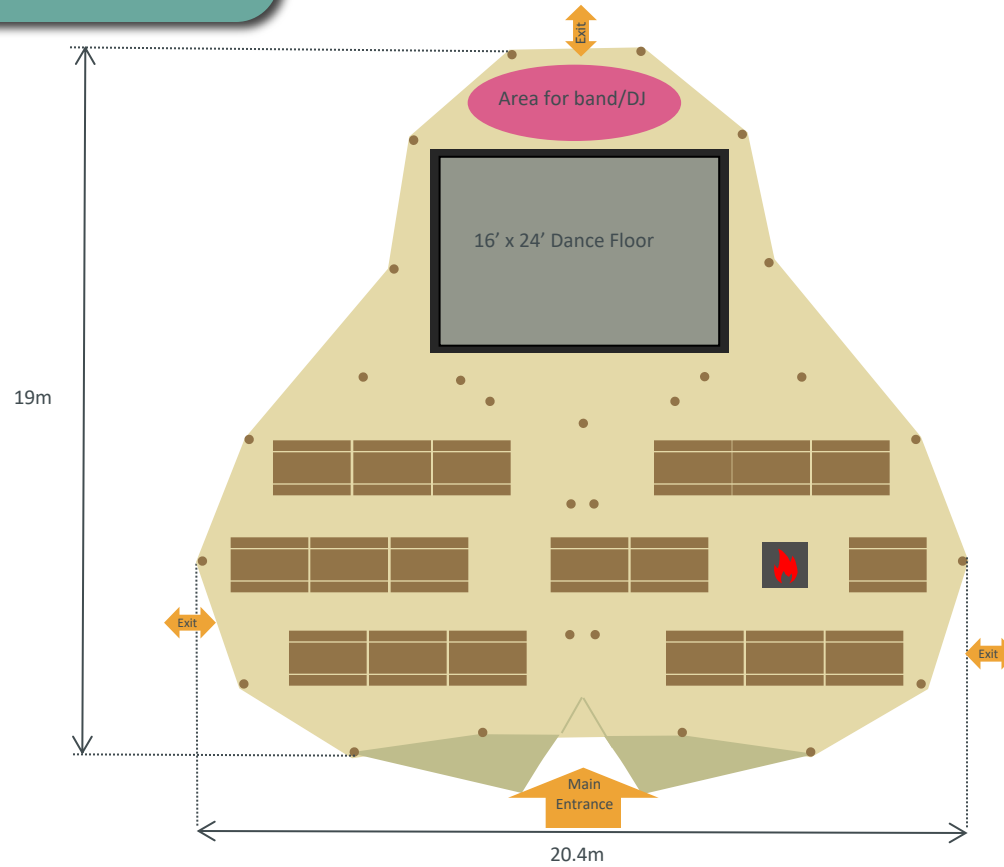

3 Giant Hats in a triangle

Seating for 144 guests on 18 tables.

WORLD INSPIRED TENTS

SINCE 2007

Bamse Max open fireplace

6'6" (2m) x 2' 2" (0.7m) solid pine rectangle table with pine benches

Position of Wooden poles at ground Level

Covered area with sides lowered

Covered area with sides raised. Some or all of the sides can be raised on a Giant Hat

3 Giant Hats in an arc

Seating for 120 guests on 12 tables

WORLD INSPIRED TENTS
SINCE 2007

Bamse Max open fireplace

Assorted chill out furnishings, including low tables, bean cubes and cushions. Not to scale

10 Comfy
5' 6" (1.67m) round table with 10 chairs

Position of wooden poles at ground level

Covered area with sides lowered

Covered area with sides raised.
Some or all of the sides can be raised on a Giant Hat