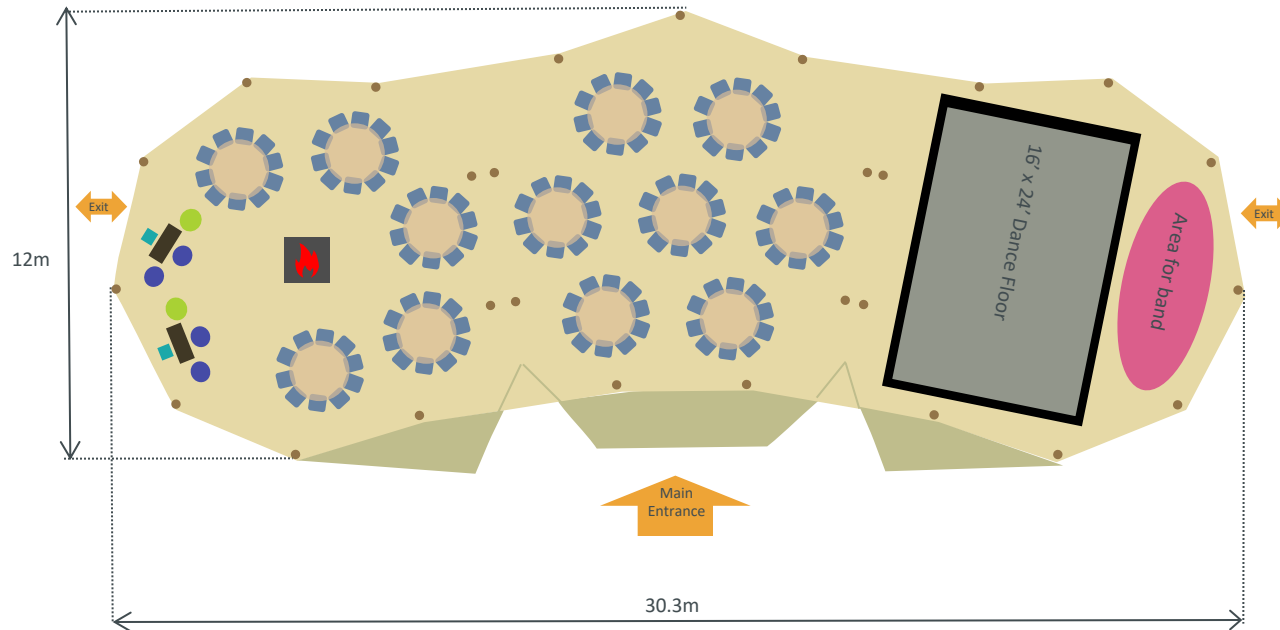

3 Giant Hats in a triangle

Seating for 144 guests on 18 tables.

WORLD INSPIRED TENTS

SINCE 2007

Bamse Max open fireplace

6'6" (2m) x 2' 2" (0.7m) solid pine rectangle table with pine benches

Position of Wooden poles at ground Level

Covered area with sides lowered

Covered area with sides raised. Some or all of the sides can be raised on a Giant Hat

3 Giant Hats in an arc

Seating for 120 guests on 12 tables

WORLD INSPIRED TENTS
SINCE 2007

Bamse Max open fireplace

Assorted chill out furnishings, including low tables, bean cubes and cushions. Not to scale

10 Comfy
5' 6" (1.67m) round table with 10 chairs

Position of wooden poles at ground level

Covered area with sides lowered

Covered area with sides raised.
Some or all of the sides can be raised on a Giant Hat